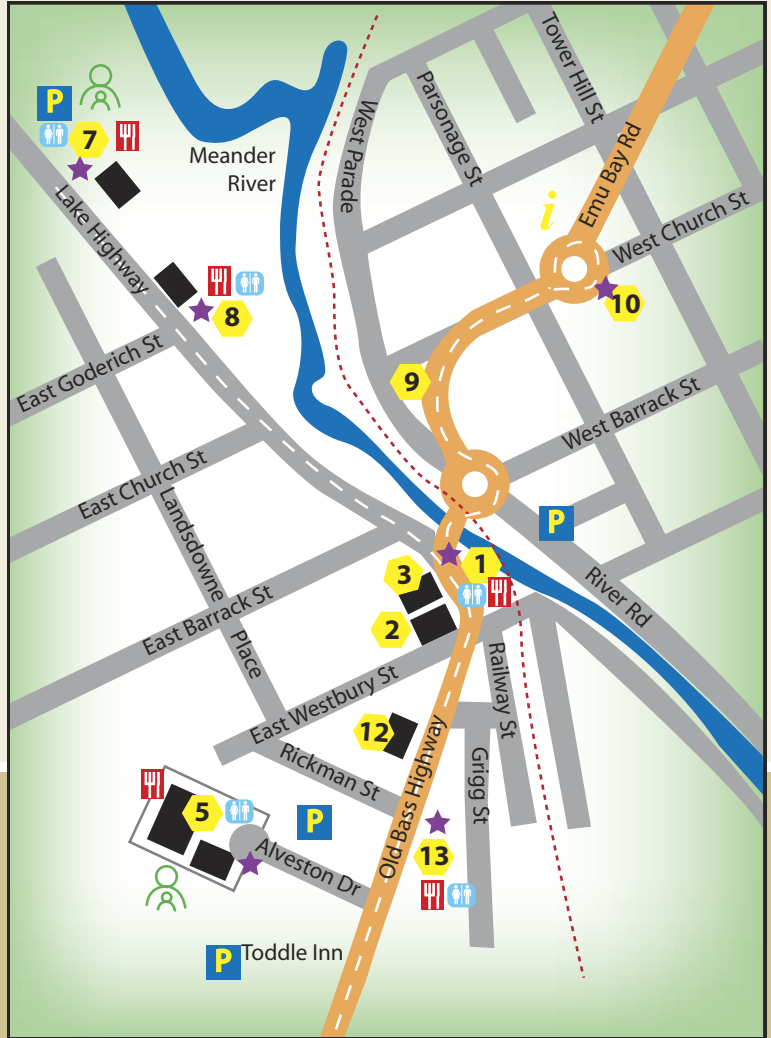

site map

- - - Railway
-  Food Outlet
- - - Bus Route
-  Bus Stop
-  Parking
-  Venue
-  Parenting Facility
-  Information
-  Toilets

Walking Times Between Venues

- Venue 7 to 8 7mins
- Venue 8 to 1 7mins
- Venue 1 to 13 5mins
- Venue 13 to 5 7mins

TASMANIAN CRAFT FAIR

DELORAINÉ

venues

Venue ONE
Community Centre Stalls 100-125

Venue TWO
Parish Hall Marsh Paddock Painters

Venue THREE
St Marks Church Floral Display

Venue FIVE
Community Complex Stalls 501-539
Rotary Pavilion Stalls 550-569
Gourmet Pantry Stalls 575-597

Venue SEVEN - Showground
Quamy Pavilion Stalls 701-727
Meander Pavilion Stalls 740-764
Furmage Pavilion Stalls 775-786

Venue EIGHT - Rotary Park
Gay's Pavilion Stalls 801-817

Venue NINE
Artifakt Gallery

Venue TEN
Artists Garret

Venue TWELVE
Ann Kearon

Venue THIRTEEN
Bowls Club Stalls 1301-1307