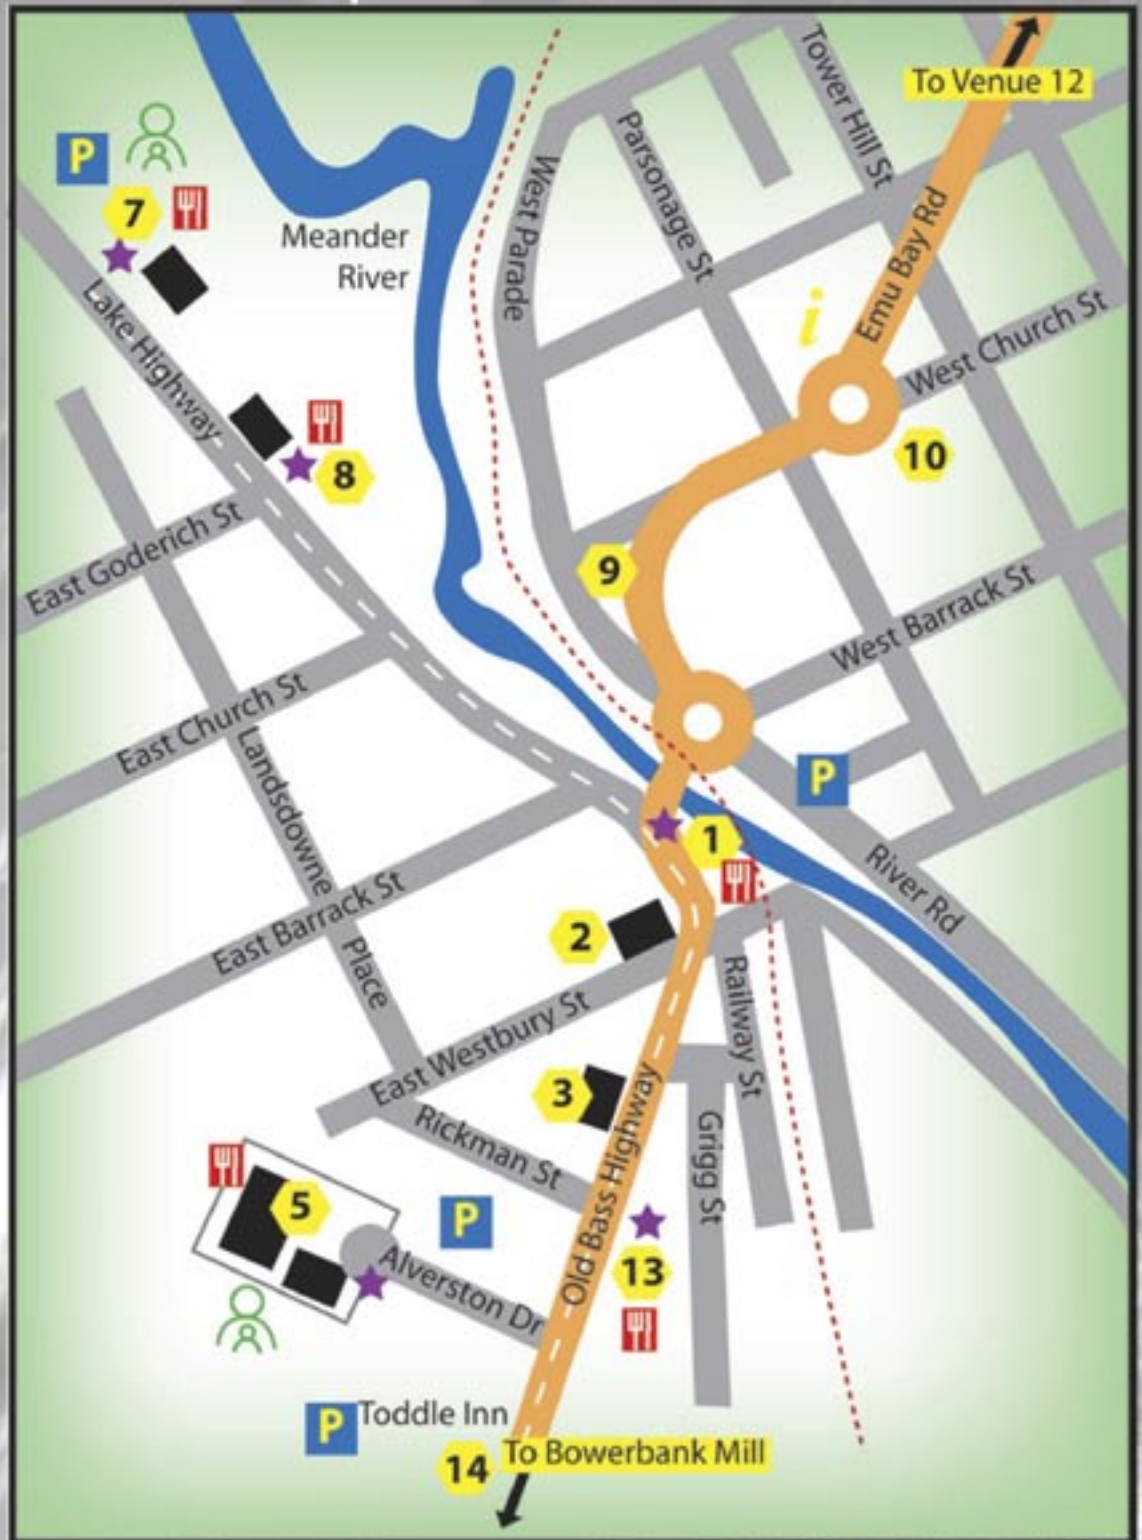

Tasmanian Craft Fair - Deloraine

Dates | Times | Admission:

3-6 Nov. 2006.

Fri., Sat, and Sun 9am - 5pm.

Mon. 9am - 4pm.

Free shuttle bus service between venues.

Adults - \$10. Children 10 to 16 - \$5. 2 Day ticket - \$15.

Site Map

Walking times between Venues

Venue 7 to 8	7mins
Venue 8 to 1	7mins
Venue 1 to 13	5mins
Venue 13 to 5	7mins

TASMANIAN
CRAFT FAIR

DELORAINÉ